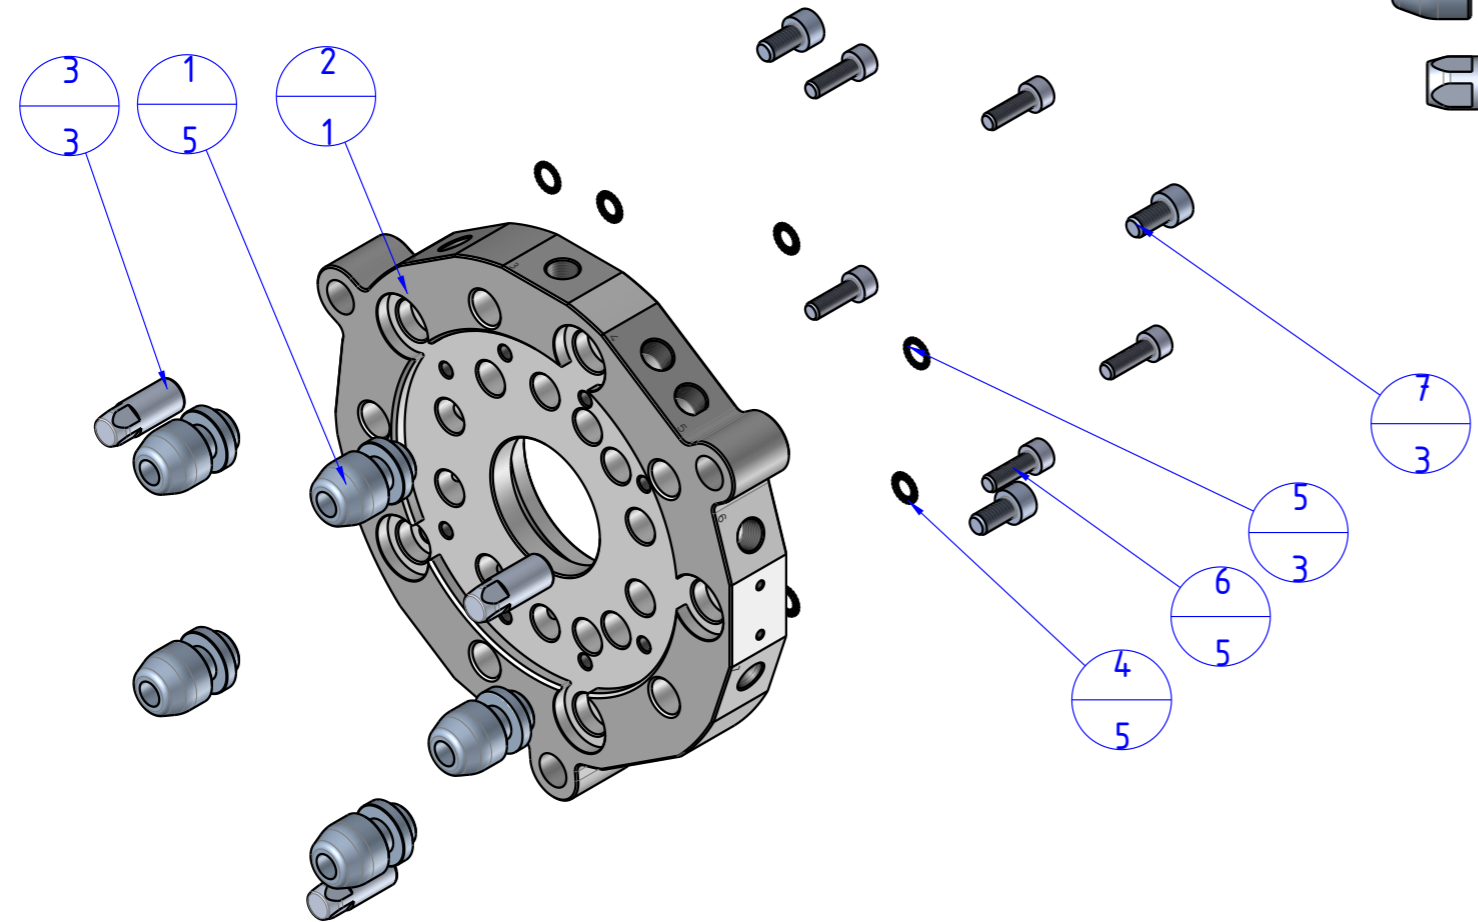

THE PROPERTY OF THE DRAWING IS ESTABLISHED BY LAW. IT IS FORBIDDEN TO PRODUCE OR SHOW IT TO THIRD PART - WITHOUT A WRITTEN AGREEMENT.

Item	Name	Q.ty
1	01.01.004.02	5
2	CUDL.160.G.01	1
3	CUDL.150.08	3
4	R.5.SCH	5
5	R.6.SCH	3
6	V.TCE5x16	5
7	V.TCE6x12	3

Format A3
UNI 936-76

 FPS FPSERVICES AUTOMATION		DESIGNED FROM FPS Automation		REVIEW A	
		DATE 14/04/2021	WEIGHT 0,997kg		
GENERAL TOLERANCE UNI - ISO 2768 CLASSE f	DESCRIPTION CA.CUDL.160.G		CODE CA.CUDL.160.G		