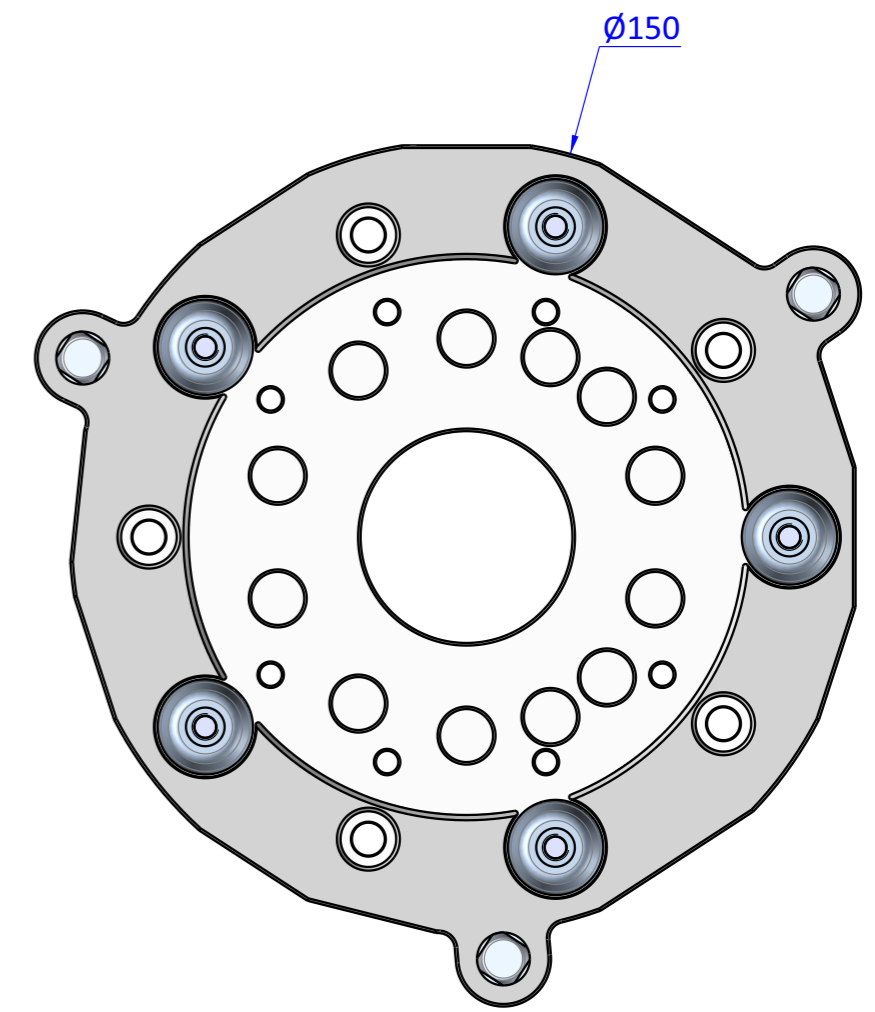

THE PROPERTY OF THE DRAWING IS ESTABLISHED BY LAW. IT IS FORBIDDEN TO PRODUCE OR SHOW IT TO THIRD PART - WITHOUT A WRITTEN AGREEMENT.

Item	Name	Q.ty
1	01.01.004.02	5
2	CUDL.160.G.01	1
3	CUDL.150.08	3
4	R.5.SCH	5
5	R.6.SCH	3
6	V.TCE5x16	5
7	V.TCE6x12	3

Format A3
UNI 936-76

 FPS FPSERVICES AUTOMATION		DESIGNED FROM FPS Automation		REVIEW A	
		DATE 14/04/2021	WEIGHT 0,997kg		
GENERAL TOLERANCE UNI - ISO 2768 CLASSE f	DESCRIPTION CA.CUDL.160.G		CODE CA.CUDL.160.G		