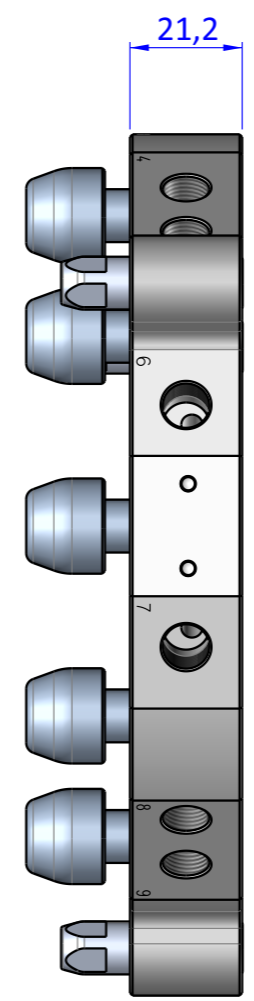

THE PROPERTY OF THE DRAWING IS ESTABLISHED BY LAW. IT IS FORBIDDEN TO PRODUCE OR SHOW IT TO THIRD PART - WITHOUT A WRITTEN AGREEMENT.

Item	Name	Q.ty
1	01.01.004.02	5
2	CUDL.160.G.01	1
3	CUDL.150.08	3
4	R.5.SCH	5
5	R.6.SCH	3
6	V.TCE5x16	5
7	V.TCE6x12	3

Format A3
UNI 936-76

 FPS FPSERVICES AUTOMATION		DESIGNED FROM FPS Automation		REVIEW A	
		DATE 14/04/2021	WEIGHT 0,997kg		
GENERAL TOLERANCE UNI - ISO 2768 CLASSE f	DESCRIPTION CA.CUDL.160.G		CODE CA.CUDL.160.G		